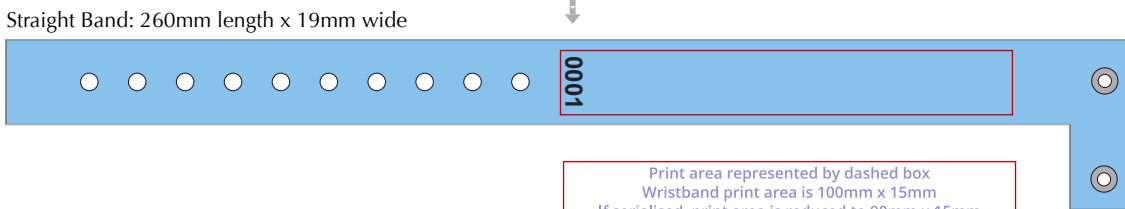

## BRANDING METHOD

Screenprint  
up to 4 cols

## PRINT COLOUR

serialisation printed here if required

Wide Face Band: 250mm length x 25mm on the wide face area

Print area represented by dashed box  
Wristband print area is 50mm x 19mm  
If serialised, print area is reduced to 40mm x 15mm

Due to the sockets and studs  
we can only print up to this mark

serialisation printed here if required

Straight Band: 260mm length x 19mm wide

Print area represented by dashed box  
Wristband print area is 100mm x 15mm  
If serialised, print area is reduced to 90mm x 15mm