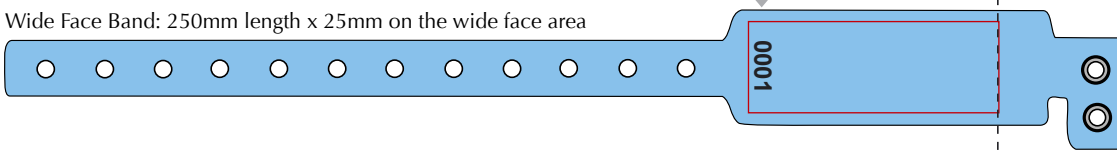

## PRINT AREA

See Below

## BRANDING METHOD

Screenprint  
up to 4 cols

## PRINT COLOUR

serialisation printed here if required

Wide Face Band: 250mm length x 25mm on the wide face area

Print area represented by dashed box  
Wristband print area is 50mm x 19mm  
If serialised, print area is reduced to 40mm x 15mm