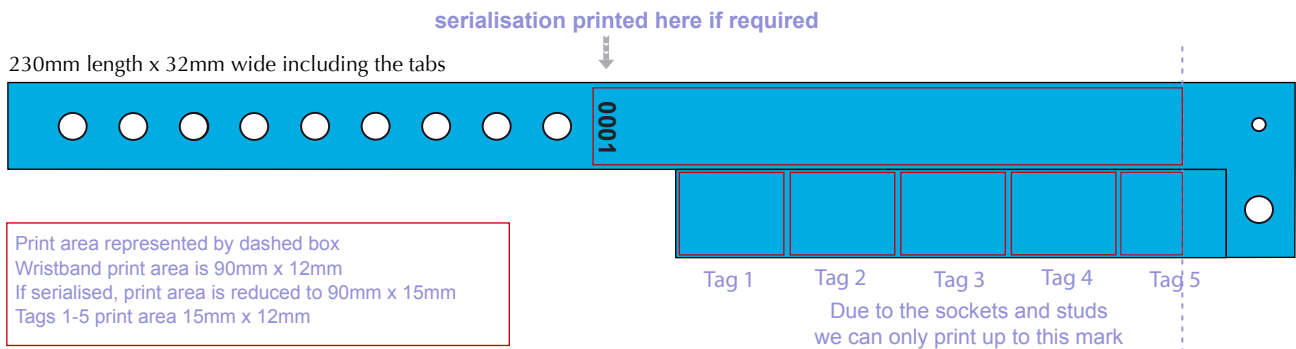

VINYL ID TABBED WRISTBAND

PRODUCT COLOUR

PRODUCT SIZE

See Below

PRINT AREA

See Below

BRANDING METHOD

Screenprint
Max 4 cols on the band, 2 on the tab

PRINT COLOUR

————— indicates maximum print area