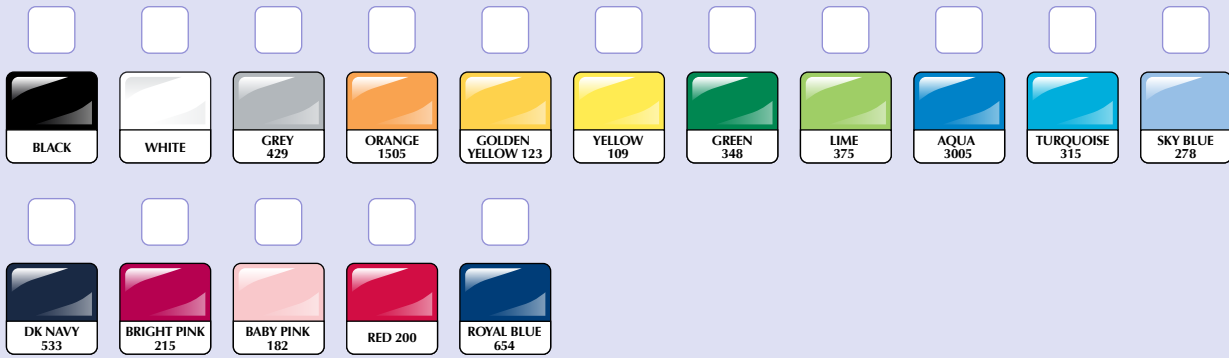

EMBROIDERED WRISTBANDS

PRODUCT COLOUR

PRODUCT SIZE

80mm x 80mm

EMBROIDERY AREA

H40mm x W55mm

BRANDING METHOD

Embroidery

THREAD COLOUR

LOGO

— indicates maximum embroidery area