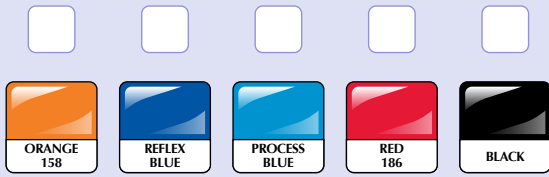

SLAPWRAP WRISTBANDS - SCREENPRINTED

PRODUCT COLOUR

Standard PVC Colours:

Reflective Colours:

PRODUCT SIZE

230mm x 30mm
300mm x 30mm

PRINT AREA

210mm x 25mm
280mm x 25mm

BRANDING METHOD

Screenprint
up to 6 cols

PRINT COLOUR

230mm x 30mm

300mm x 30mm

— indicates maximum print area