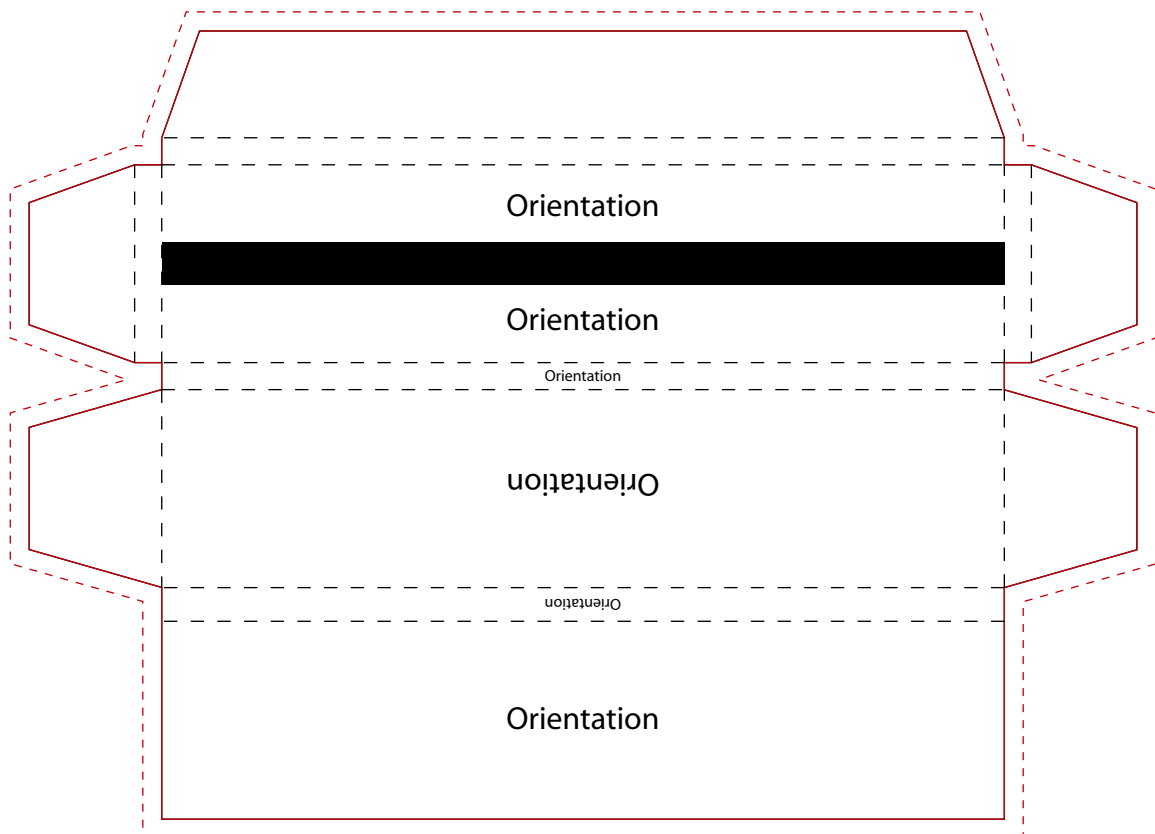

CIGARETTE PAPERS - KINGSIZE

PRODUCT COLOUR

PRODUCT SIZE

146.5mm x 104.5mm
111.5mm x 26mm when folded

PRINT AREA

152.5mm x 110.5mm

BRANDING METHOD

Digital Print
full colour

PRINT COLOUR

— indicates maximum print area
- - - allow 3mm bleed for artwork