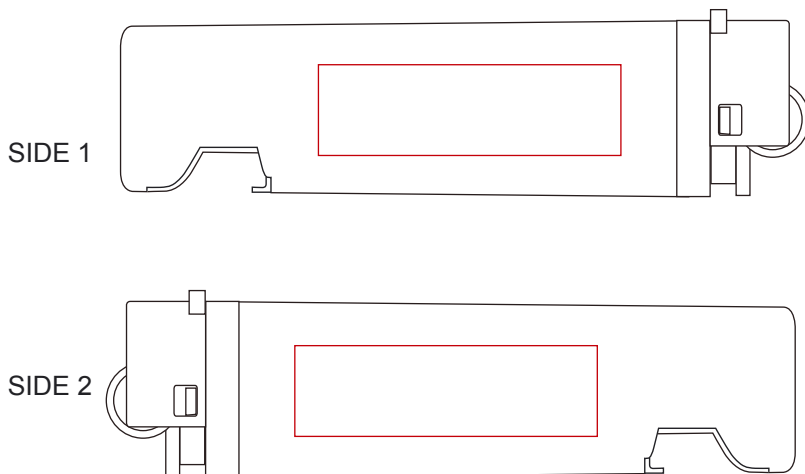

BOTTLE OPENER LIGHTERS

PRODUCT COLOUR

PRODUCT SIZE

91.2mm x 30mm

PRINT AREA

40mm x 12mm

BRANDING METHOD

Pad Print
max print colours = 4

PRINT COLOUR

LOGO

————— indicates maximum print area